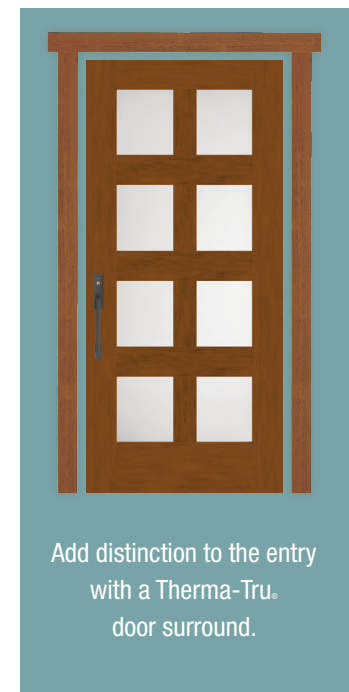

Add distinction to the entry with a Therma-Tru® door surround.

ELEVATE2019

TIMELESS TWIST

A fresh, playful twist on traditional.

Breathe new life into long-standing traditions with the refreshingly youthful energy of Timeless Twist. It's a trend that strikes the perfect balance between old and new, yesterday's charms revived by today's pep. Classic motifs go light and airy, and color palettes go bright and lively, bringing an understated sense of sophistication to the home.