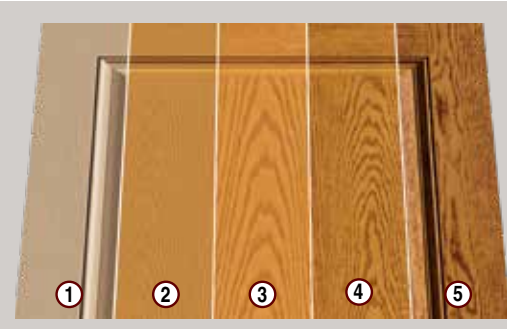

- ① It starts with the realistic wood grains and deep embossments of a Thermo-Tru door.
- ② A base coat provides an even, consistent color across the surface of the door.
- ③ A wiping stain enhances the base coat to reflect the natural beauty of the wood.
- ④ A durable topcoat enhances the color while protecting against scratches and color fading.
- ⑤ A second application of the topcoat provides added durability.